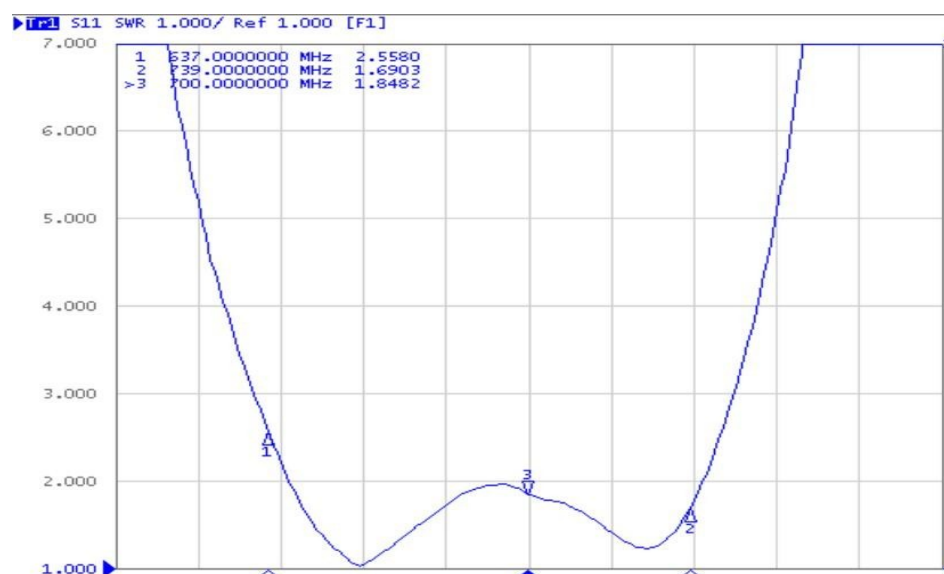

Model	GA232303WS01
Frequency Range	637 – 739 MHz
Return Loss	< -7 dB
VSWR	< 2.6:1
Average Efficiency	74%
Gain	5.9 dBi – 7.8 dBi
Polarization	Linear , Vertical
3-dB Beamwidth @ 700MHz	80° @ XY Plane ; 65° @ YZ Plane
Dimension	260mm x 260mm x 100mm
Connector	SMA Female
Weight	~1.6 Kg
Mounting	U pipe mounting

GA TVWS Outdoor Antenna

Part No. GA232303WS01

➤ Reference Antenna Performance

Frequency(MHz)	Efficiency(%)	Gain(dBi)
637	65.10	5.96
700	86.36	7.57
739	70.93	7.06

● Return Loss

● VSWR

GA TVWS Outdoor Antenna