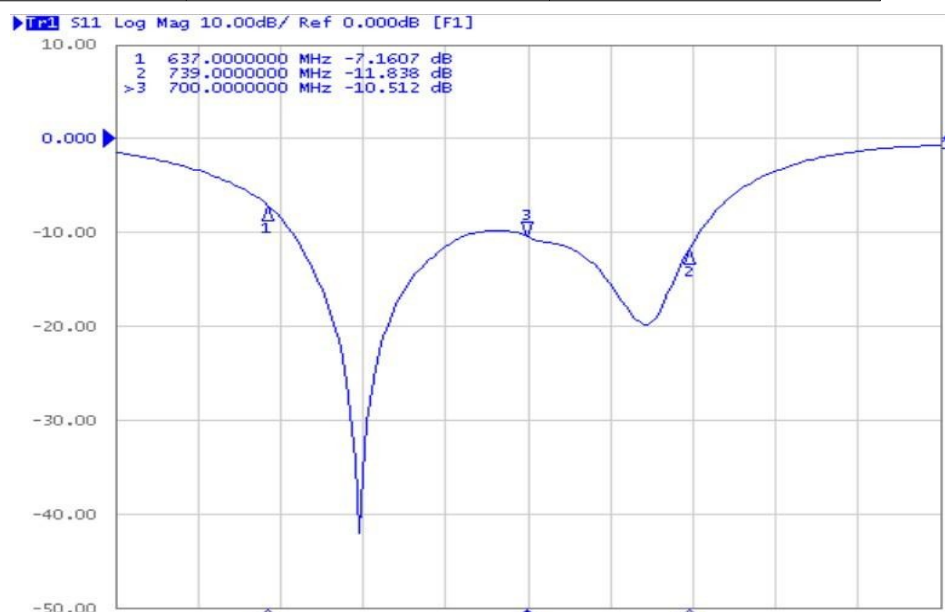

Model	GA232303WS01
Frequency Range	637 – 739 MHz
Return Loss	< -7 dB
VSWR	< 2.6:1
Average Efficiency	74%
Gain	5.9 dBi – 7.8 dBi
Polarization	Linear , Vertical
3-dB Beamwidth @ 700MHz	80° @ XY Plane ; 65° @ YZ Plane
Dimension	260mm x 260mm x 100mm
Connector	SMA Female
Weight	~1.6 Kg
Mounting	U pipe mounting

GA TVWS Outdoor Antenna

Part No. GA232303WS01

➤ Reference Antenna Performance

Frequency(MHz)	Efficiency(%)	Gain(dBi)
637	65.10	5.96
700	86.36	7.57
739	70.93	7.06

● Return Loss

● VSWR

GA TVWS Outdoor Antenna